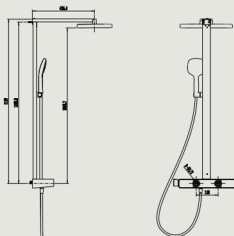

TECHNICAL DRAWINGS

Royal Ceramics Lanka PLC.

No.20, R.A. De Mel Mawatha, Colombo 03, Sri Lanka.

☎ 076 6 223 344 ✉ info@rcl.lk 🌐 www.rocell.com

FOLLOW US

** Dimensions of fixtures are nominal and may vary within the range of tolerance. These measurements are subject to change or cancellation. No responsibility is assumed for use of superseded or voided leaflet.